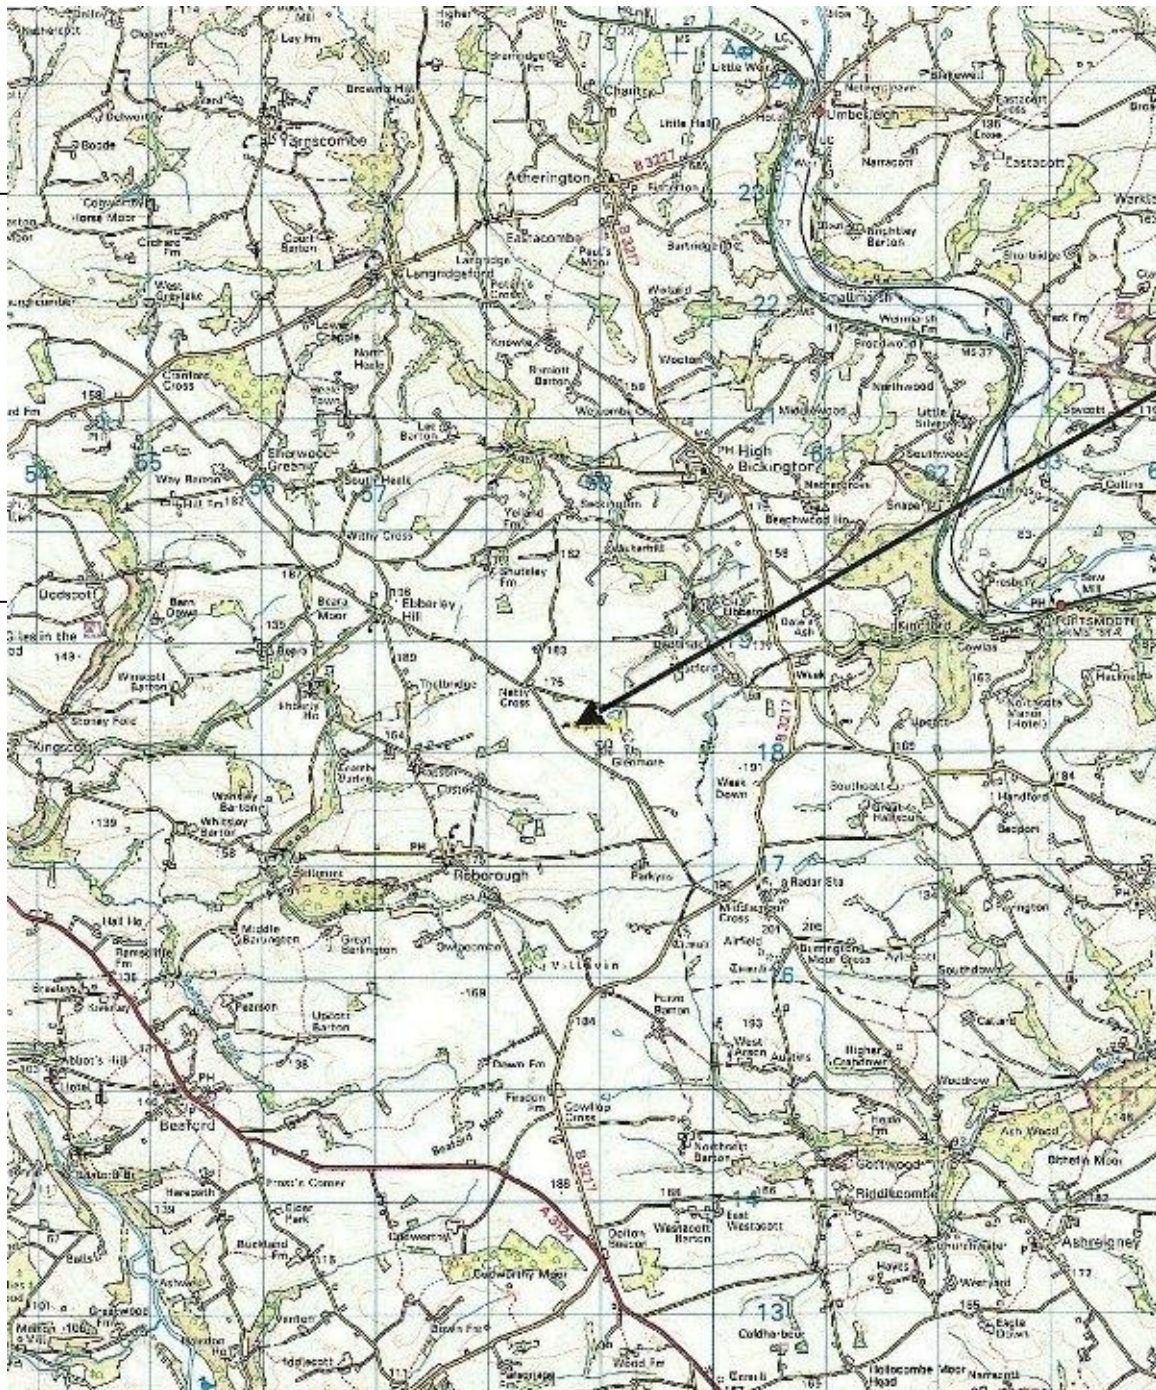

North Devon Motor Club Autocross Map

Venue Map

W
E
S
T
D
E
V
O
N